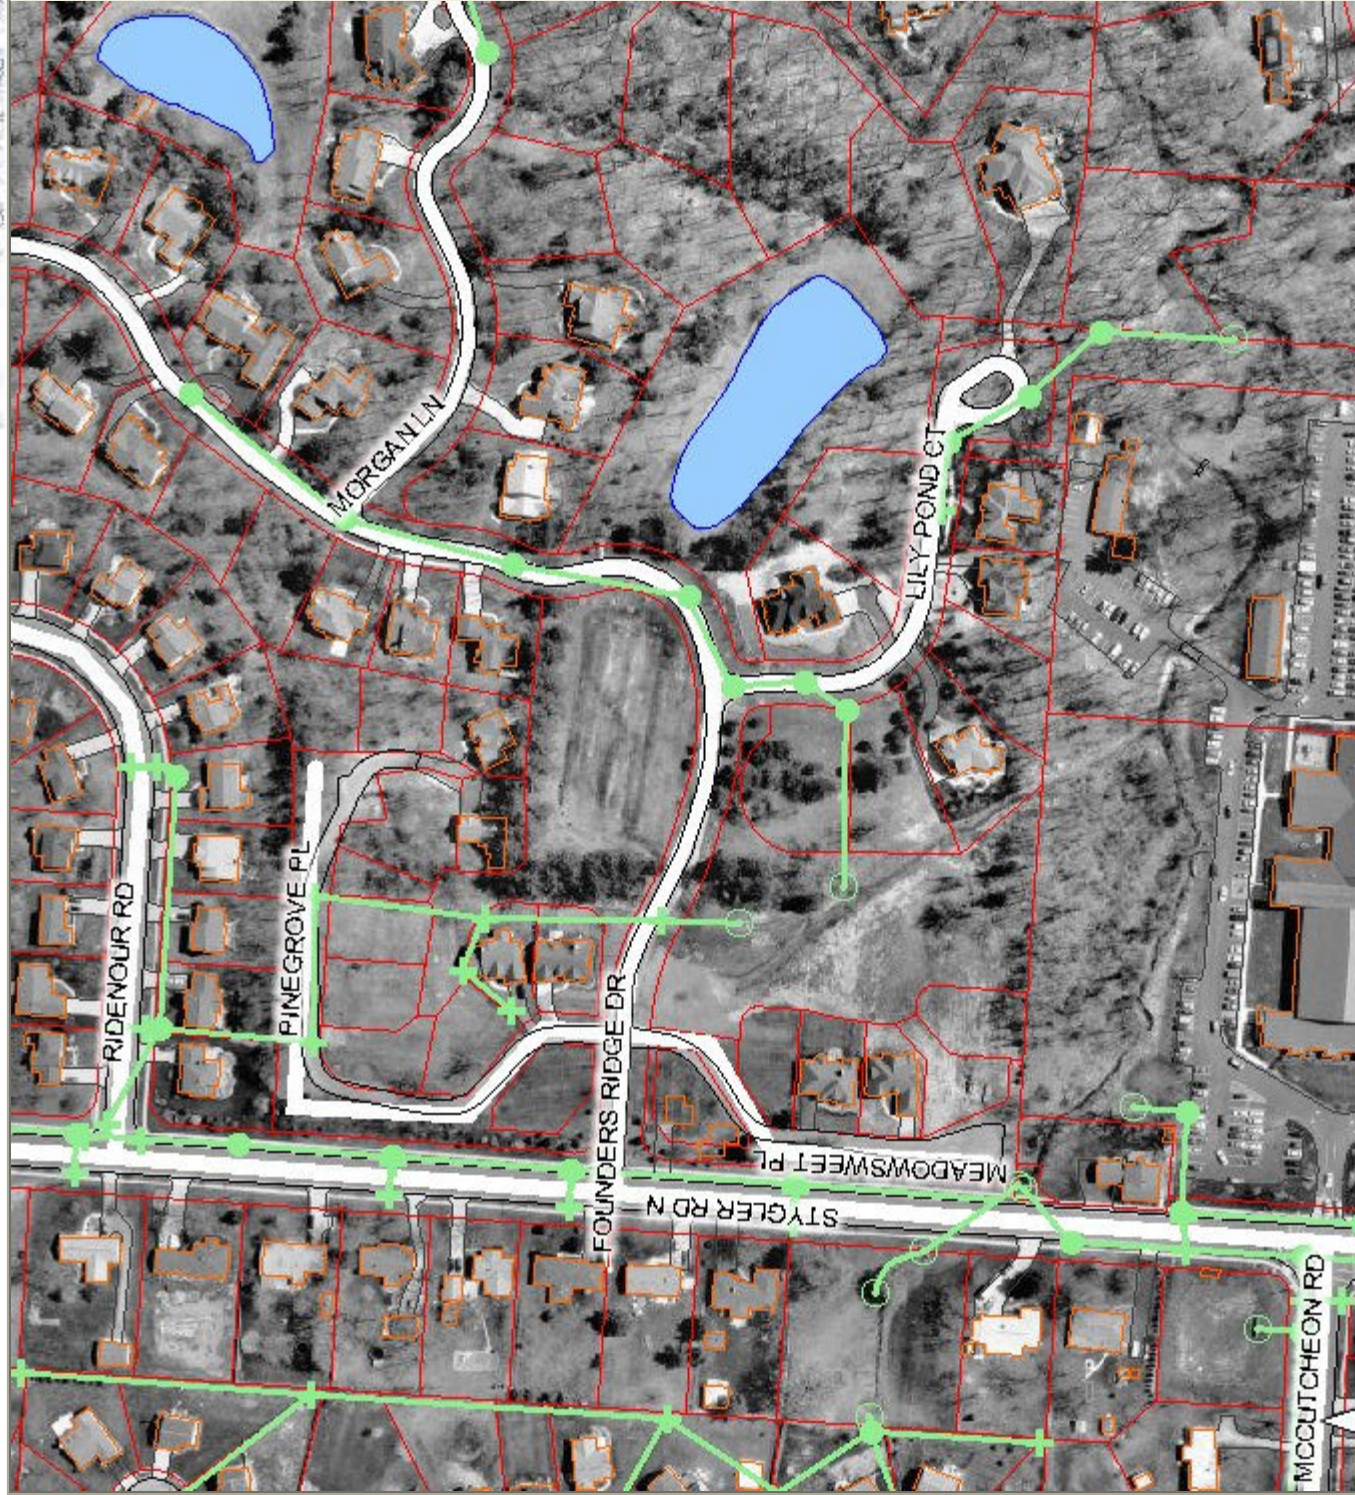

THE CITY OF GAHANNA GIS MAPPING

Legend	
	Storm Inlet
	Storm Manhole
	Storm Outfall
	Storm Line
	School
	Building_
	Road Centerline
	Parkland_
	Parcel View
	Water Feature
	Gahanna Boundary

Zoom In

GEOGRAPHIC INFORMATION SYSTEM